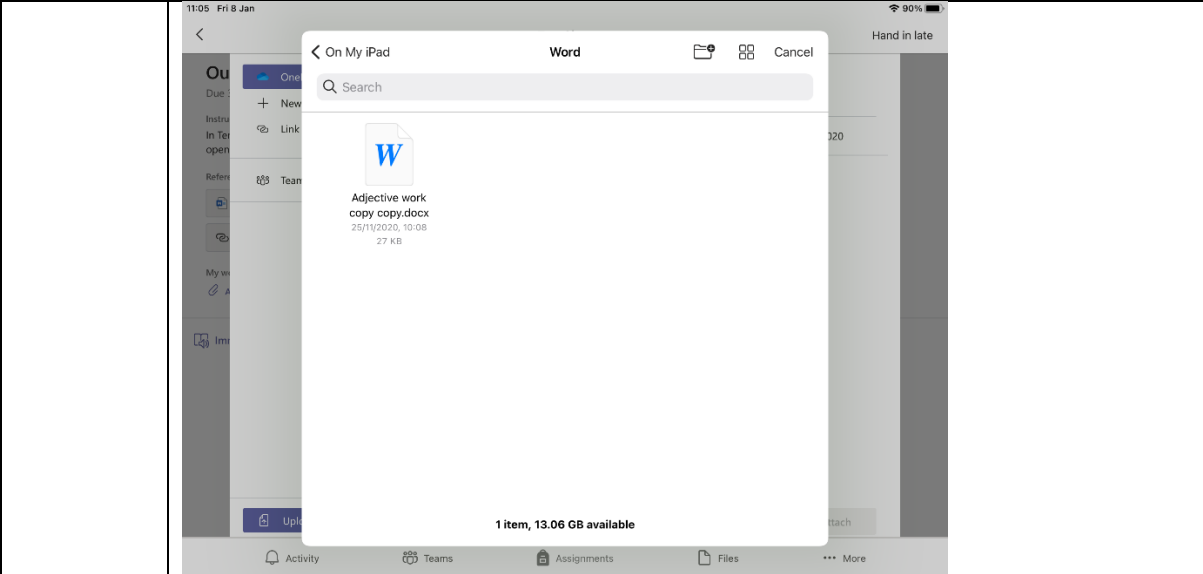

Teams Use via an Ipad App

Guidance on uploading/ handing in work

(Please ignore the name of the assignment/ file name as they're just for illustration purposes!)

<p>How the 'Assignments' tab will look on an iPad</p> <p>Once you have worked on the task and saved it, click 'add work'</p>	 <p>11:02 Fri 8 Jan</p> <p>Test Class Hand in late</p> <p>Our School Values Points No points Due 3 October 2020 00:59</p> <p>Instructions In Term 1 our school value is 'love'. Please look at the link below then open up the word document</p> <p>Reference materials</p> <p>Term 1 - Love.docx</p> <p>https://www.bing.com/videos/search?q=school+values+lov...</p> <p>My work Add work</p> <p>Immersive Reader</p> <p>Activity Teams Assignments Files More</p>
<p>It may be that you have saved the work on the 'One Drive' and can find it here OR it may be that you have saved it somewhere else on need to go to 'upload from this device' which is at the bottom on the left</p>	 <p>11:02 Fri 8 Jan</p> <p>Test Class Hand in late</p> <p>OneDrive</p> <p>New file</p> <p>Link</p> <p>Teams</p> <p>Upload from this device</p> <p>Cancel Attach</p> <p>Activity Teams Assignments Files More</p>

If you are uploading from the device then you are given the option of looking in the photo library or browsing.

If you click browse then you should be able to see where you've put your file in the ipad.