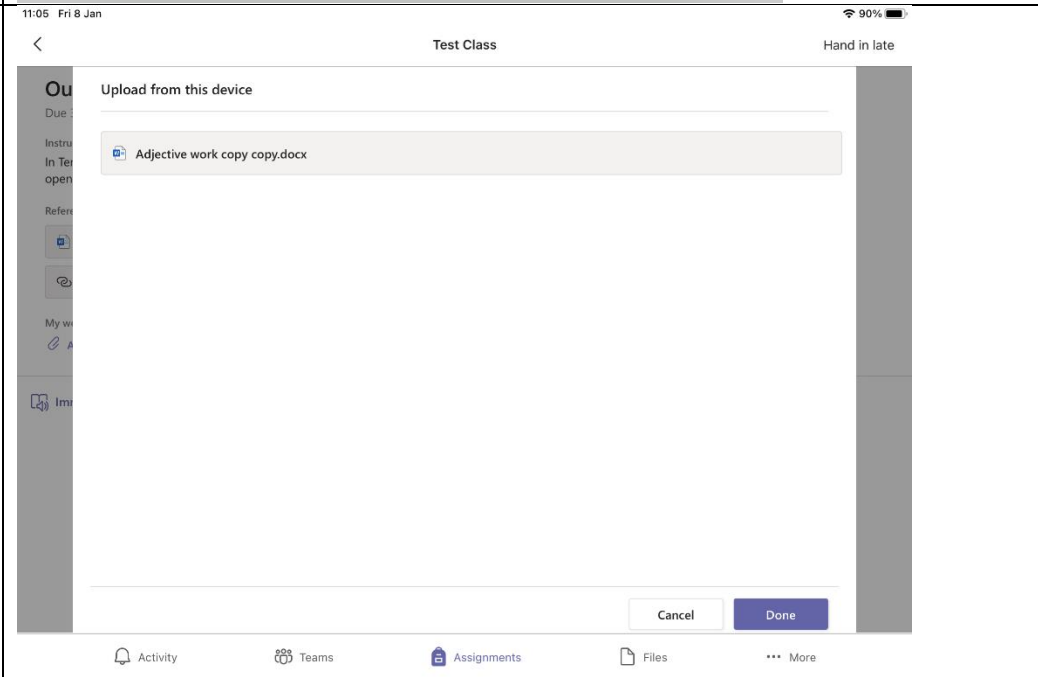

If you are uploading from the device then you are given the option of looking in the photo library or browsing.

If you click browse then you should be able to see where you've put your file in the ipad.

Upload the file then press the purple 'done' button in the bottom right

In the top right corner you will see 'hand in' or 'hand in late' (this is fine!)

11:05 Fri 8 Jan

Test Class

Hand in late

Our School Values