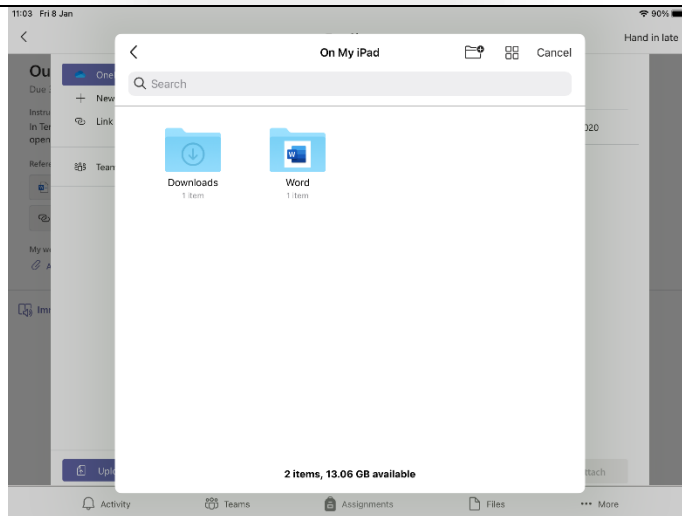

Teams Use via an Ipad App

Guidance on uploading/ handing in work

(Please ignore the name of the assignment/ file name as they're just for illustration purposes!)

<p>How the 'Assignments' tab will look on an iPad</p> <p>Once you have worked on the task and saved it, click 'add work'</p>	 <p>11:02 Fri 8 Jan</p> <p>Test Class Hand in late</p> <p>Our School Values Points No points Due 3 October 2020 00:59</p> <p>Instructions In Term 1 our school value is 'love'. Please look at the link below then open up the word document</p> <p>Reference materials</p> <p>Term 1 - Love.docx</p> <p>https://www.bing.com/videos/search?q=school+values+lov...</p> <p>My work Add work</p> <p>Immersive Reader</p> <p>Activity Teams Assignments Files More</p>
<p>It may be that you have saved the work on the 'One Drive' and can find it here OR it may be that you have saved it somewhere else on need to go to 'upload from this device' which is at the bottom on the left</p>	 <p>11:02 Fri 8 Jan</p> <p>Test Class Hand in late</p> <p>OneDrive</p> <p>New file</p> <p>Link</p> <p>Teams</p> <p>Upload from this device</p> <p>Cancel Attach</p> <p>Activity Teams Assignments Files More</p>

If you are uploading from the device then you are given the option of looking in the photo library or browsing.

If you click browse then you should be able to see where you've put your file in the ipad.