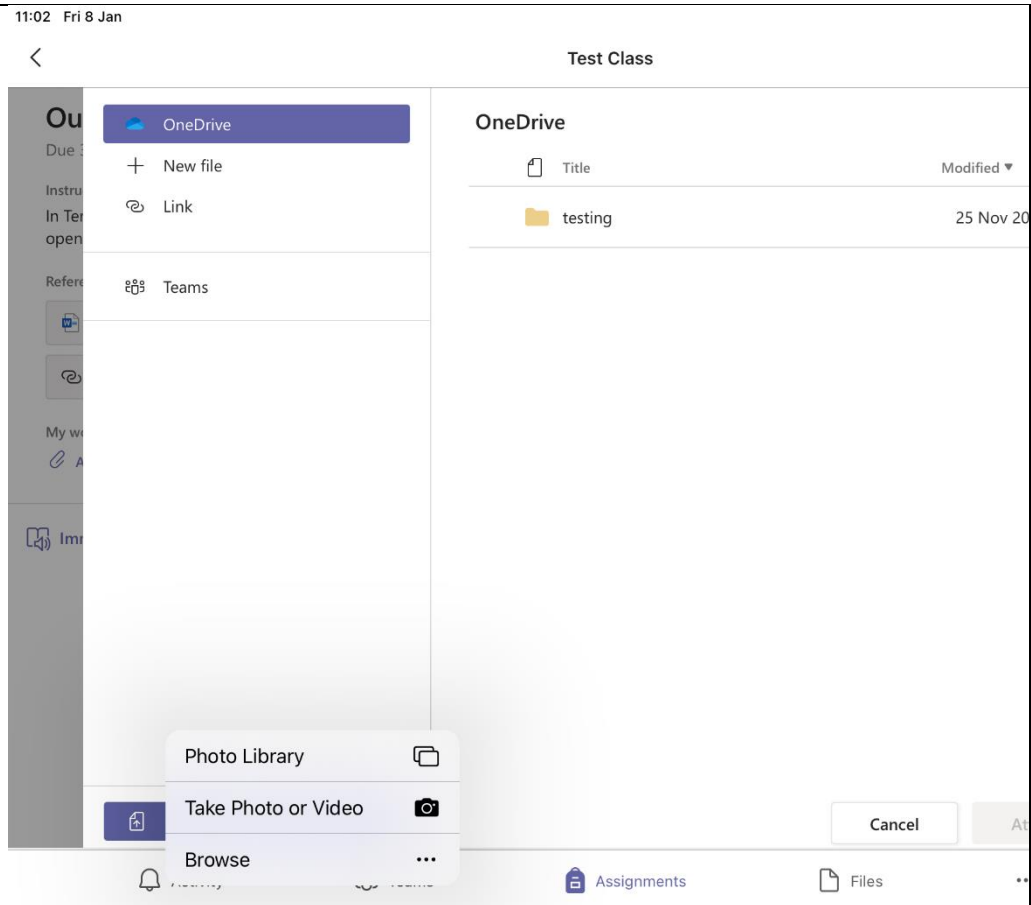

Teams Use via an Ipad App

Guidance on uploading/ handing in work

(Please ignore the name of the assignment/ file name as they're just for illustration purposes!)

<p>How the 'Assignments' tab will look on an iPad</p> <p>Once you have worked on the task and saved it, click 'add work'</p>	 <p>11:02 Fri 8 Jan</p> <p>Test Class Hand in late</p> <p>Our School Values Points No points Due 3 October 2020 00:59</p> <p>Instructions In Term 1 our school value is 'love'. Please look at the link below then open up the word document</p> <p>Reference materials</p> <p>Term 1 - Love.docx</p> <p>https://www.bing.com/videos/search?q=school+values+lov...</p> <p>My work Add work</p> <p>Immersive Reader</p> <p>Activity Teams Assignments Files More</p>
<p>It may be that you have saved the work on the 'One Drive' and can find it here OR it may be that you have saved it somewhere else on need to go to 'upload from this device' which is at the bottom on the left</p>	 <p>11:02 Fri 8 Jan</p> <p>Test Class Hand in late</p> <p>OneDrive</p> <p>New file</p> <p>Link</p> <p>Teams</p> <p>Upload from this device</p> <p>Cancel Attach</p> <p>Activity Teams Assignments Files More</p>

If you are uploading from the device then you are given the option of looking in the photo library or browsing.

If you click browse then you should be able to see where you've put your file in the ipad.